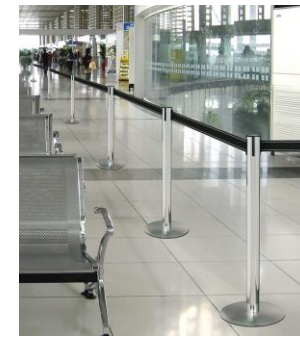

# Free Standing Space Division | Crowd Control

Claridge - Connect

Claridge - Venue

MG - KP+

JSI - Indie

JSI - Collective Motion Acrylic

MG - Madison

MG - Stopper